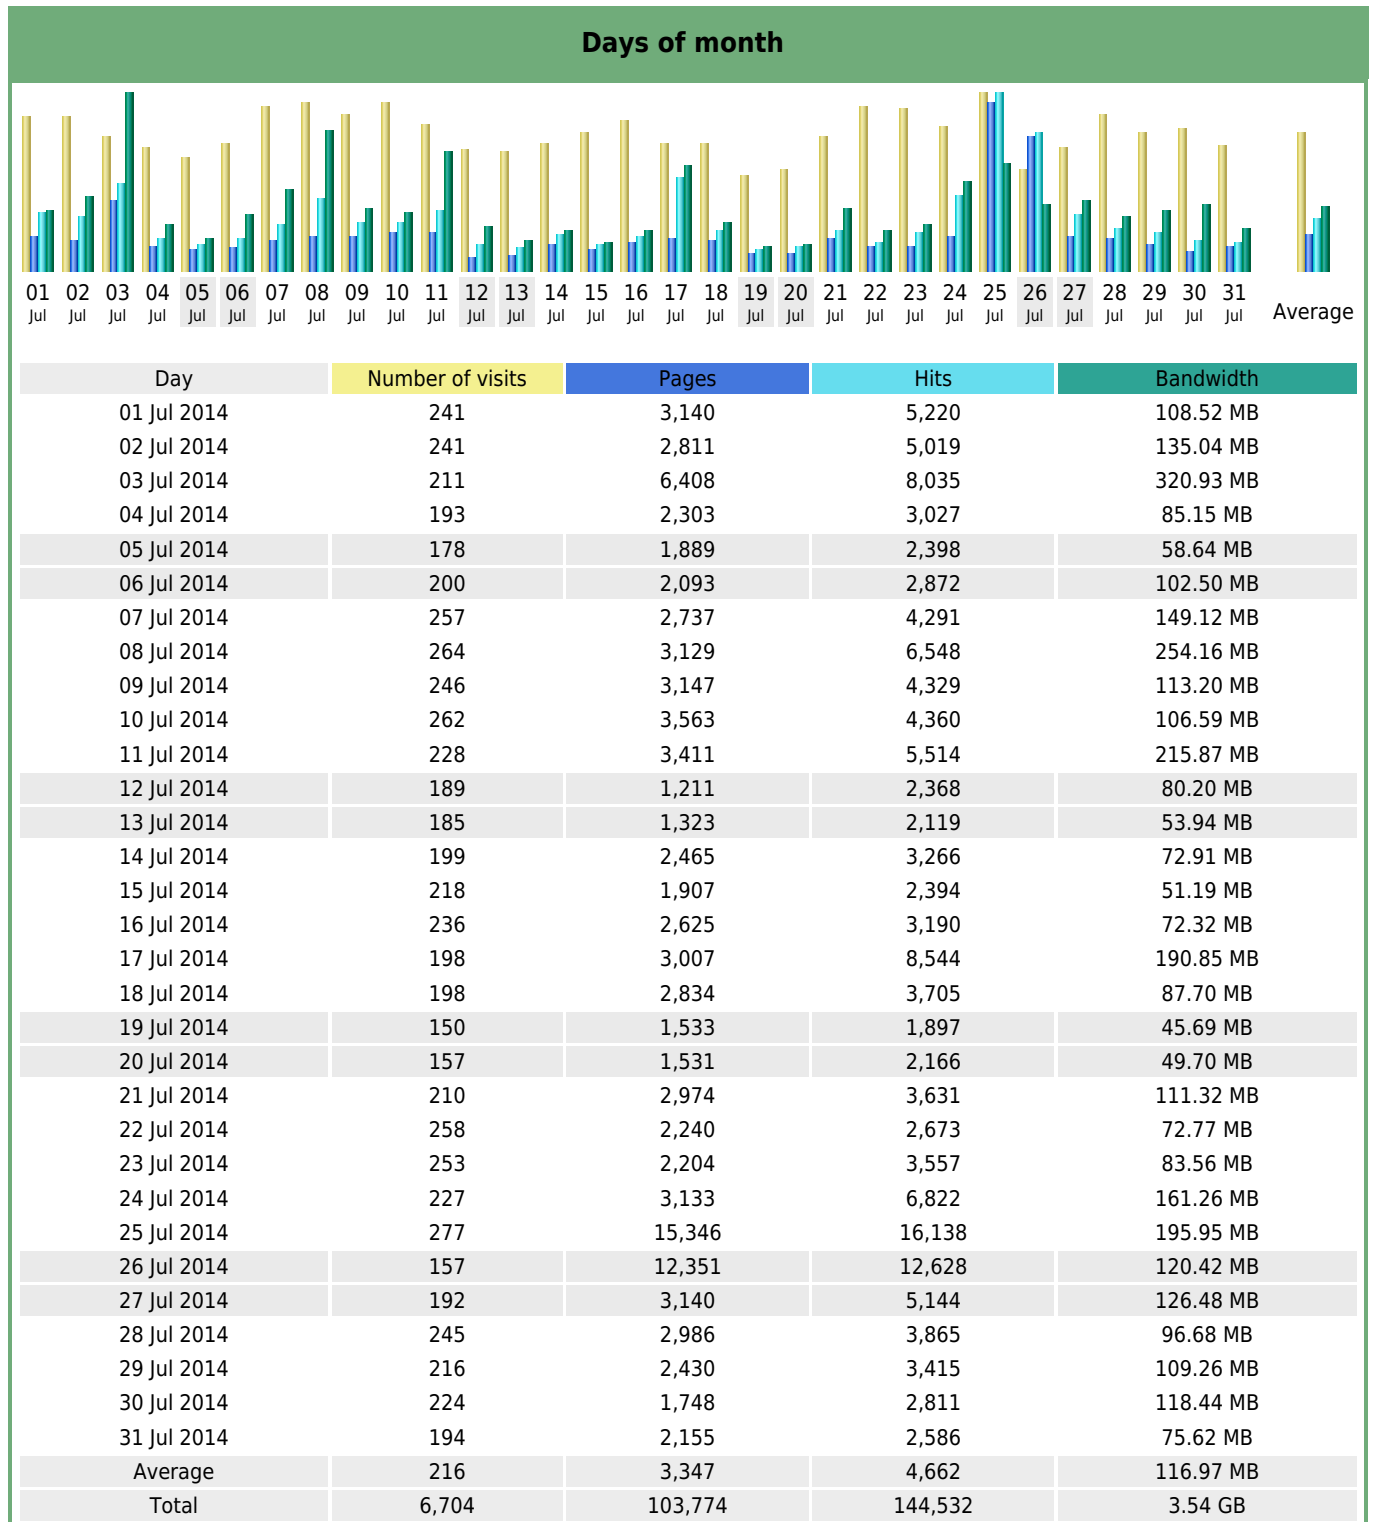

Statistics of visits of the VIVC - July 2014

Days of week

Day	Pages	Hits	Bandwidth
Mon	2,790	3,763	107.51 MB
Tue	2,569	4,050	119.18 MB
Wed	2,507	3,781	104.51 MB
Thu	3,653	6,069	171.05 MB
Fri	5,973	7,096	146.17 MB
Sat	4,246	4,822	76.24 MB
Sun	2,021	3,075	83.16 MB

Hours

Hours	Pages	Hits	Bandwidth	Hours	Pages	Hits	Bandwidth
00	2,168	2,841	57.32 MB	12	4,168	5,454	140.76 MB
01	9,080	9,239	84.52 MB	13	4,408	6,945	172.97 MB
02	3,713	4,204	46.56 MB	14	6,421	8,712	192.43 MB
03	1,373	2,292	31.75 MB	15	4,888	6,501	152.85 MB
04	907	1,211	20.97 MB	16	5,126	7,768	214.46 MB
05	1,024	2,127	97.24 MB	17	4,565	6,056	141.07 MB
06	1,962	3,917	163.13 MB	18	2,956	3,980	96.81 MB
07	2,745	3,921	153.38 MB	19	7,470	8,332	242.62 MB
08	3,768	5,448	115.09 MB	20	8,375	9,503	190.90 MB
09	3,377	4,769	111.97 MB	21	9,009	10,198	204.20 MB
10	5,011	8,886	386.49 MB	22	2,716	4,377	144.49 MB
11	5,550	13,883	363.97 MB	23	2,994	3,968	100.02 MB