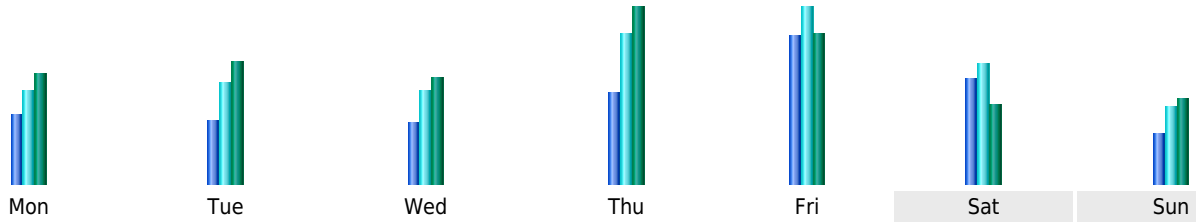

Statistics of visits of the VIVC - July 2014

Days of week

Day	Pages	Hits	Bandwidth
Mon	2,790	3,763	107.51 MB
Tue	2,569	4,050	119.18 MB
Wed	2,507	3,781	104.51 MB
Thu	3,653	6,069	171.05 MB
Fri	5,973	7,096	146.17 MB
Sat	4,246	4,822	76.24 MB
Sun	2,021	3,075	83.16 MB

Hours

Hours	Pages	Hits	Bandwidth	Hours	Pages	Hits	Bandwidth
00	2,168	2,841	57.32 MB	12	4,168	5,454	140.76 MB
01	9,080	9,239	84.52 MB	13	4,408	6,945	172.97 MB
02	3,713	4,204	46.56 MB	14	6,421	8,712	192.43 MB
03	1,373	2,292	31.75 MB	15	4,888	6,501	152.85 MB
04	907	1,211	20.97 MB	16	5,126	7,768	214.46 MB
05	1,024	2,127	97.24 MB	17	4,565	6,056	141.07 MB
06	1,962	3,917	163.13 MB	18	2,956	3,980	96.81 MB
07	2,745	3,921	153.38 MB	19	7,470	8,332	242.62 MB
08	3,768	5,448	115.09 MB	20	8,375	9,503	190.90 MB
09	3,377	4,769	111.97 MB	21	9,009	10,198	204.20 MB
10	5,011	8,886	386.49 MB	22	2,716	4,377	144.49 MB
11	5,550	13,883	363.97 MB	23	2,994	3,968	100.02 MB