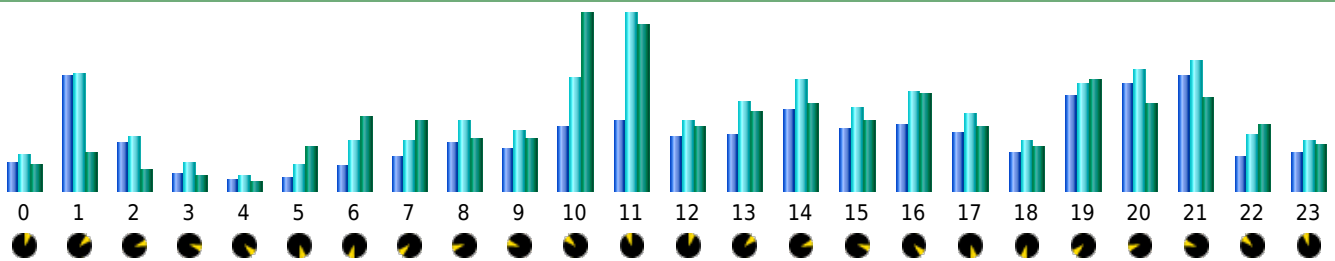

Statistics of visits of the VIVC - July 2014

Days of week

Day	Pages	Hits	Bandwidth
Mon	2,790	3,763	107.51 MB
Tue	2,569	4,050	119.18 MB
Wed	2,507	3,781	104.51 MB
Thu	3,653	6,069	171.05 MB
Fri	5,973	7,096	146.17 MB
Sat	4,246	4,822	76.24 MB
Sun	2,021	3,075	83.16 MB

Hours

Hours	Pages	Hits	Bandwidth	Hours	Pages	Hits	Bandwidth
00	2,168	2,841	57.32 MB	12	4,168	5,454	140.76 MB
01	9,080	9,239	84.52 MB	13	4,408	6,945	172.97 MB
02	3,713	4,204	46.56 MB	14	6,421	8,712	192.43 MB
03	1,373	2,292	31.75 MB	15	4,888	6,501	152.85 MB
04	907	1,211	20.97 MB	16	5,126	7,768	214.46 MB
05	1,024	2,127	97.24 MB	17	4,565	6,056	141.07 MB
06	1,962	3,917	163.13 MB	18	2,956	3,980	96.81 MB
07	2,745	3,921	153.38 MB	19	7,470	8,332	242.62 MB
08	3,768	5,448	115.09 MB	20	8,375	9,503	190.90 MB
09	3,377	4,769	111.97 MB	21	9,009	10,198	204.20 MB
10	5,011	8,886	386.49 MB	22	2,716	4,377	144.49 MB
11	5,550	13,883	363.97 MB	23	2,994	3,968	100.02 MB